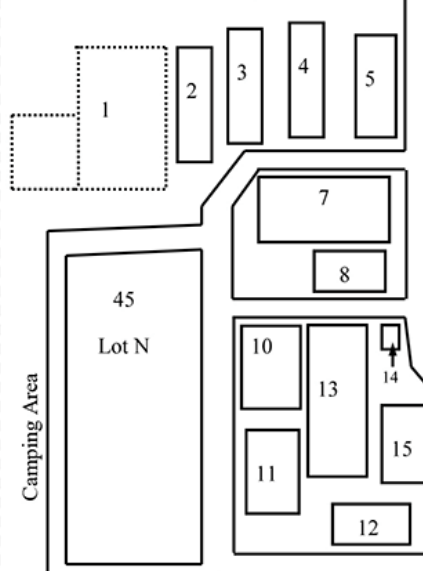

Lenawee Fair Parking and Event Map

Siena Heights Entrance

- | | | |
|---------------------|-------------------------|-------------------------|
| 1. Horse Area | 21. Handicap Parking | 43. Merchants Parking |
| 2. 4-H Horse Barn | 22. Bandshell | 44. Parking |
| 3. 4-H Horse Barn | 23. Congress Building | 45. 4-H Livestock |
| 4. 4-H Horse Barn | 24. Home Ec. Building | Exhibitor Parking |
| 5. Carnahan Draft | 25. 4-H Building A | 46. Frosty Cow |
| Horse Barn | 26. Grange Building | 47. Historical Building |
| 6. Dairy Barn | 27. Ag. Building | |
| 7. Swine Barn | 28. Shop | |
| 8. Rabbit Barn | 29. Care Taker's | |
| 9. 4-H Center | 30. Fair Office | |
| 10. Show Barn | 31. Restrooms | |
| 11. Sheep Barn | 32. Merchants Building | |
| 12. Goat Barn | 33. Fire Station #1 | |
| 13. Beef Barn | 34. Sheriff's First Aid | |
| 14. 4-H Garage | 35. Restrooms | |
| 15. Posse Barn | 36. Grand Stand | |
| 16. Ag Ed Tent | 37. Speed Office | |
| 17. Kiwanis\Poultry | 38. Llama Tent | |
| Barn | 39. Horse Barn | |
| 18. Restrooms | 40. Horse Barn | |
| 19. Dairy Area | 41. Horse Barn | |
| 20. 4-H Building B | 42. Pay Phones | |

Siena Heights Drive

Siena Heights Drive

Camping Area

Camper Entrance
Pass required

Entry Gate

Entry Gate

Entry Gate

LCCL Archery Tent & Air Gun Trailer

- Parking Lots
- H: Hanes
 - M: Merchants
 - S: South
 - P: Pit
 - I: Infield
 - E: East
 - N: North

Public Entrance